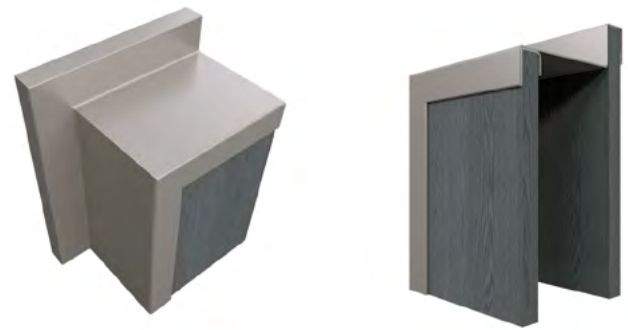

Teknik Detaylar | *Technical Details*

Alüminyum Kanat
Aluminum Leaf

Ezme Kanat
Narrow Leaf

Fitilli Lamba Kanat
Wide Leaf with Rubber

Lambalı Kanat
Wide Leaf

Sağ a İŞL = Right Outwards

İçeri/ Inside

a İŞarı/ Outside