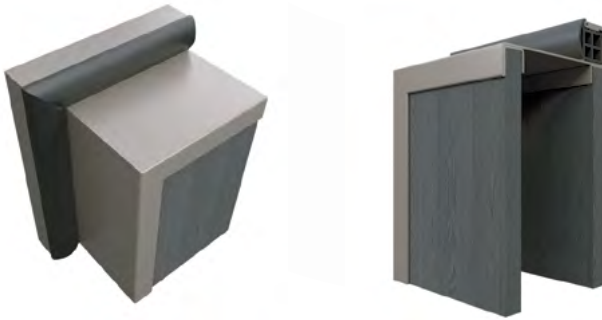

Teknik Detaylar | *Technical Details*

Alüminyum Kanat
Aluminum Leaf

Ezme Kanat
Narrow Leaf

Fitilli Lamba Kanat
Wide Leaf with Rubber

Lambalı Kanat
Wide Leaf

Sağ a İŞL = Right Outwards

İçeri/ Inside

a İŞarı/ Outside