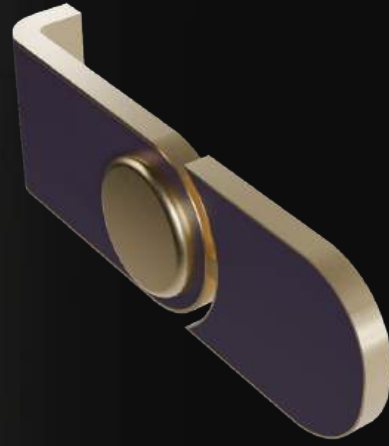

## TECHNICAL SPECIFICATIONS

**Frame**  
1,5 mm - Smart

**Leaf**  
Special Hinged Aluminum  
Frame

**Surface:**  
Self-Healing Surface  
Angle-Dependent Color-Changing Surface

Üst düzey güvenlik

High-level security

Gelişmiş kilit sistemi

Advanced locking system

Tescilli Ürün  
Patented Design

zenport

# Zeyra

*Tasarım Tescilli Kapı Kolu Tasarımı*  
*Registered Door Handle Design*