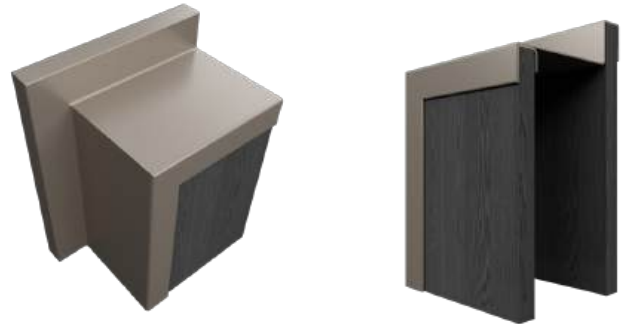

# Kanat eřitleri Leaf Types

Alüminyum Kanat  
Aluminum Leaf

Ezme Kanat  
Narrow Leaf

Fitilli Lamba Kanat  
Wide Leaf with Rubber

Lambalı Kanat  
Wide Leaf